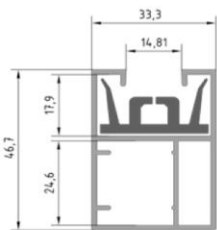

Ziptex Dimensions

Dimensions:

	single element	combinations
max. width	400 cm	600 cm
min. width	80 cm	
max. surface	12,0 m²	18,0 m²
max. height	300 cm	300 cm

Box

20° bevelled, front access

Box	Dimensions in mm				max. height with 78mm shaft
	A	B	C	D	
100	102	101	89	60	150 cm
125	127	127	108	85	300 cm

round

Box	Dimensions in mm				max. height with 78mm shaft
	A	B	C	D	
138	141	123	77	147	300 cm

Guide channels

A 30

matching the colour of the box with PVC guide

DF A 30

for combinations

stell end caps for guide channels

for A 30

for DF A 30

Slat bar

brush insert

slider (black)

Standard operation

mechanic electrical motor

78 mm groove pipe

for Zip-Text curtains

Colours for aluminium part

white

RAL

40 selected RAL - colours without surcharge. Surcharges for other RAL-colours, anodised colours, 25 available structured colours and DB colours