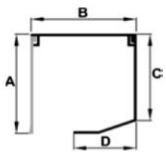

## Ziptex Installation Options

Inside recess:

Inside recess reversed:

Outside recess:

# Ziptex Dimensions

## Dimensions:

	single element	combinations
max. width	400 cm	600 cm
min. width	80 cm	
max. surface	12,0 m <sup>2</sup>	18,0 m <sup>2</sup>
max. height	300 cm	300 cm

## Box

20° bevelled, front access

Box	Dimensions in mm				max. height with 78mm shaft
	A	B	C	D	
100	102	101	89	60	150 cm
125	127	127	108	85	300 cm

round

Box	Dimensions in mm				max. height with 78mm shaft
	A	B	C	D	
138	141	123	77	147	300 cm