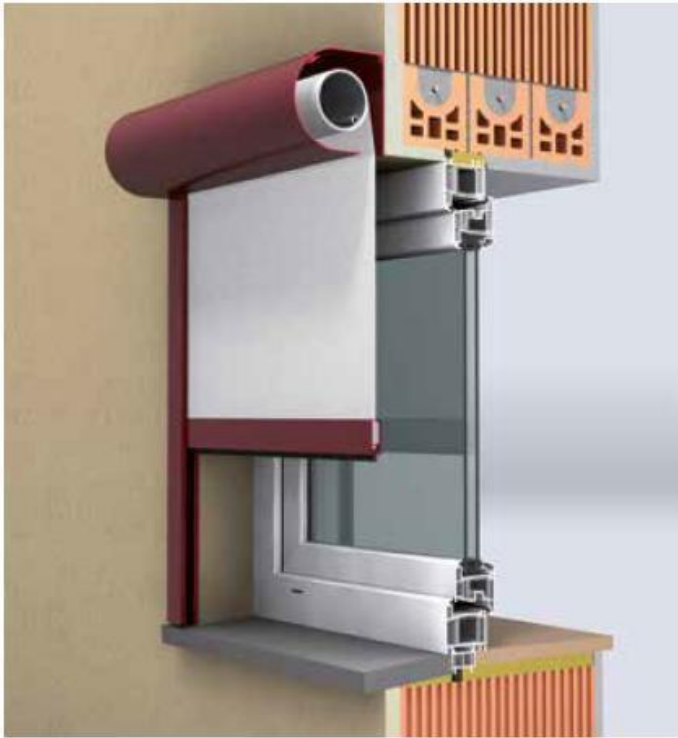

## Advantages of Ziptex

- Ideal for rooms requiring :
  - blackout such as for audio visual exhibitions, bedrooms, cinema
  - up to 10 times improved temperature insulation by prevention of air transmission
  - noise insulation (similar to double-glazing)
  - room dividers
  - insect-repelling function
  - blinds with high wind resistance
- Can be installed inside or outside the building
- Elegant appearance
- High wind resistance up to 120kph (Wind resistance class 6 according to DIN 13659)
- 5 year warranty and extremely robust
- Cassette and guide channels available in all RAL colours
- Any fabric can be used such as metallic screen, Satine 5500, Twilight Pearl 297 and 283, Soltis® 86,92 and B92, Dickson Orchestra

# Ziptex Components

*Electric motor* is a tubular Somfy electric motor operated with a radio remote control

*Headbox* is of extruded aluminium in sloping or round design. All headboxes have surface enamel

*Side-channel* is made of extruded aluminium, also coated to match the headbox colour

*Bottom hem bar* is made of extruded aluminium with a hidden galvanized iron bar, coated to match the colour of the headbox