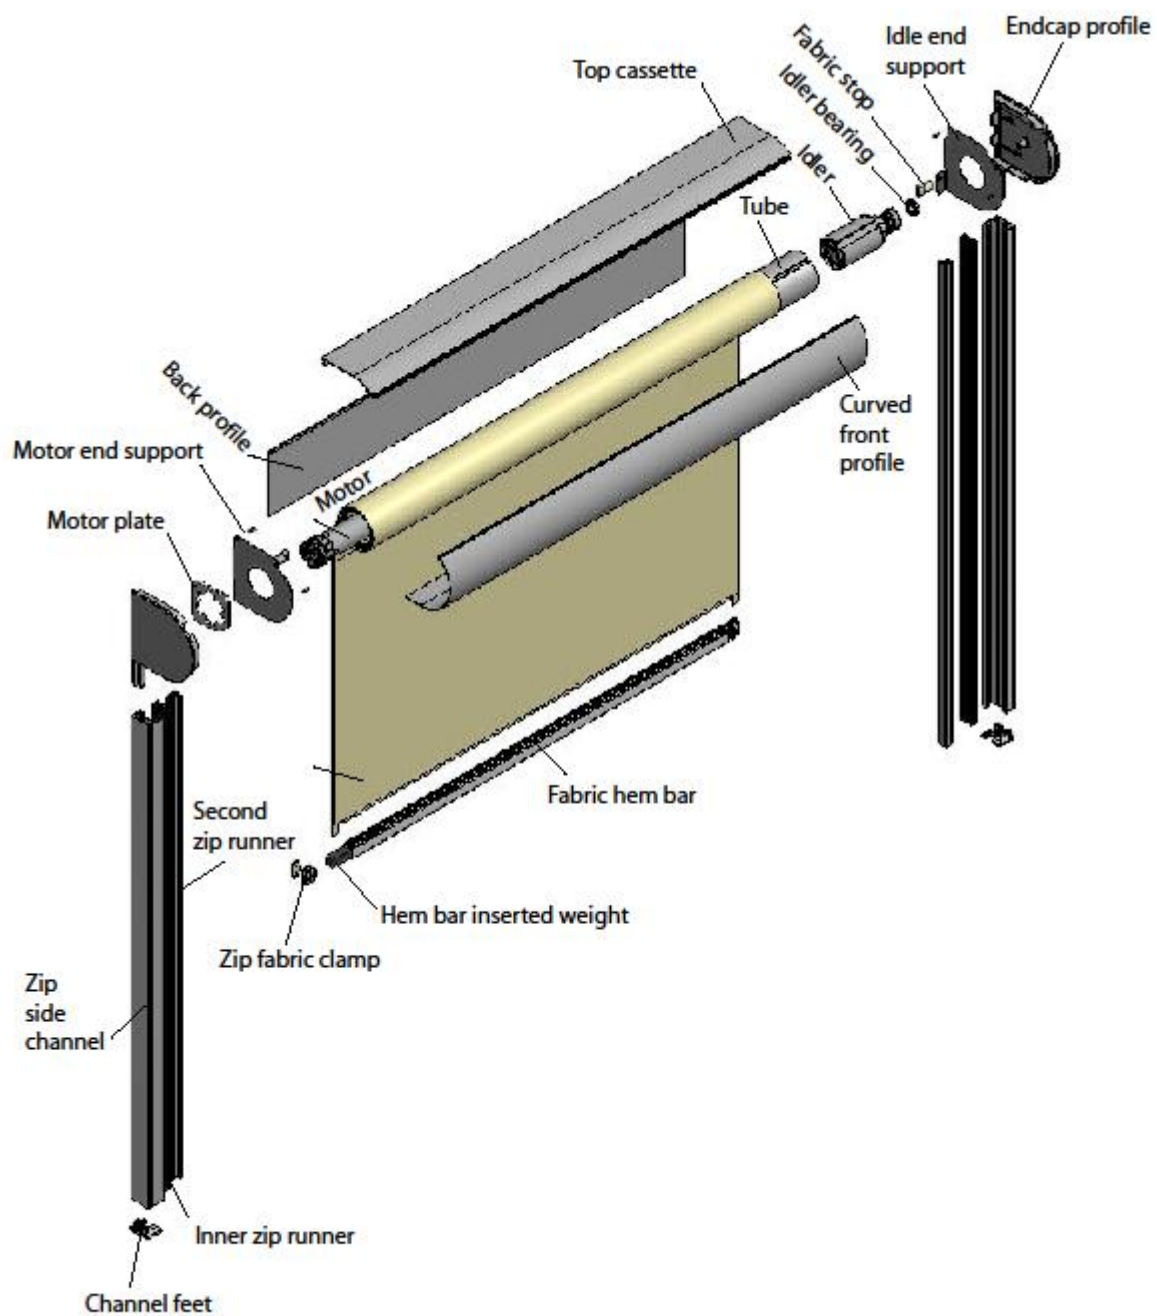

## Advantages of Ziptex

- Ideal for rooms requiring :
  - blackout such as for audio visual exhibitions, bedrooms, cinema
  - up to 10 times improved temperature insulation by prevention of air transmission
  - noise insulation (similar to double-glazing)
  - room dividers
  - insect-repelling function
  - blinds with high wind resistance
- Can be installed inside or outside the building
- Elegant appearance
- High wind resistance up to 120kph (Wind resistance class 6 according to DIN 13659)
- 5 year warranty and extremely robust
- Cassette and guide channels available in all RAL colours
- Any fabric can be used such as metallic screen, Satine 5500, Twilight Pearl 297 and 283, Soltis® 86,92 and B92, Dickson Orchestra

# Ziptex Components

*Electric motor* is a tubular Somfy electric motor operated with a radio remote control

*Headbox* is of extruded aluminium in sloping or round design. All headboxes have surface enamel

*Side-channel* is made of extruded aluminium, also coated to match the headbox colour

*Bottom hem bar* is made of extruded aluminium with a hidden galvanized iron bar, coated to match the colour of the headbox