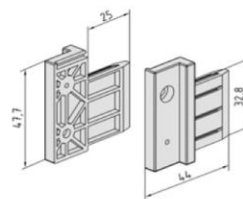

brush insert

slider (black)