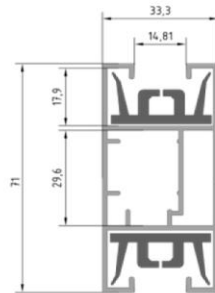

DF A 30

for combinations