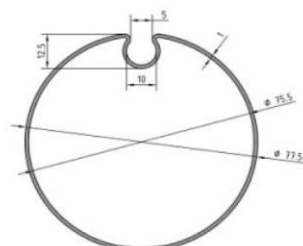

78 mm groove pipe

for Zip-Text curtains

Colours for aluminium part

white

RAL

40 selected RAL - colours without surcharge. Surcharges for other RAL-colours, anodised colours, 25 available structured colours and DB colours