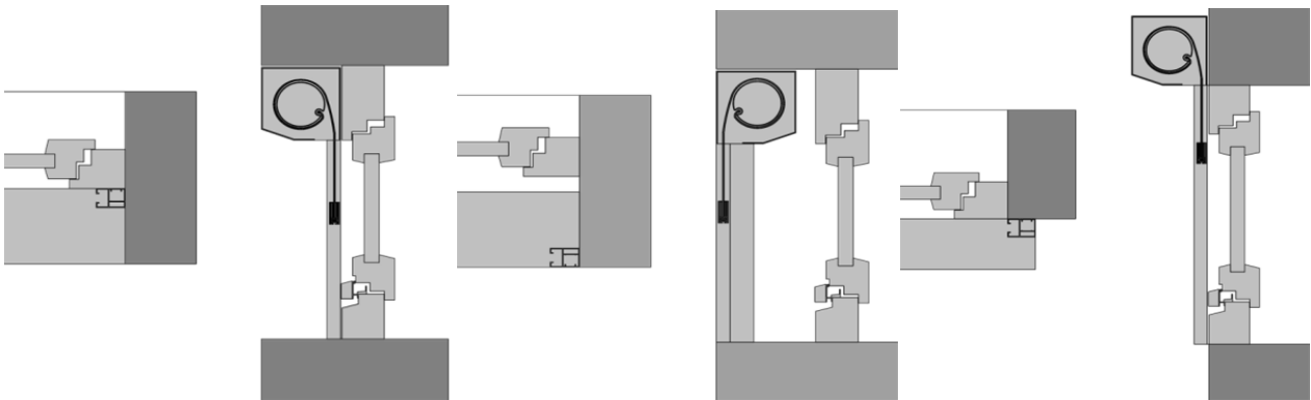

*Side-channel* is made of extruded aluminium, also coated to match the headbox colour

*Bottom hem bar* is made of extruded aluminium with a hidden galvanized iron bar, coated to match the colour of the headbox

## Ziptex Installation Options

Inside recess:

Inside recess reversed:

Outside recess:

## Dimensions:

	single element	combinations
max. width	400 cm	600 cm
min. width	80 cm	
max. surface	12,0 m <sup>2</sup>	18,0 m <sup>2</sup>
max. height	300 cm	300 cm

## Box

20° bevelled, front access

Box	Dimensions in mm				max. height with 78mm shaft
	A	B	C	D	
100	102	101	89	60	150 cm
125	127	127	108	85	300 cm

round

Box	Dimensions in mm				max. height with 78mm shaft
	A	B	C	D	
138	141	123	77	147	300 cm