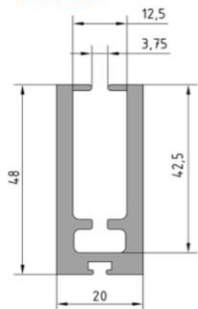

Ziptex Dimensions

Dimensions:

	single element	combinations
max. width	400 cm	600 cm
min. width	80 cm	
max. surface	12,0 m²	18,0 m²
max. height	300 cm	300 cm

Box

20° bevelled, front access

Box	Dimensions in mm				max. height with 78mm shaft
	A	B	C	D	
100	102	101	89	60	150 cm
125	127	127	108	85	300 cm

round

Box	Dimensions in mm				max. height with 78mm shaft
	A	B	C	D	
138	141	123	77	147	300 cm

Guide channels

A 30

matching the colour of the box with PVC guide

DF A 30

for combinations

stell end caps for guide channels

for A 30

for DF A 30

Slat bar

brush insert

slider (black)

Standard operation

mechanic electrical motor

78 mm groove pipe

for Zip-Text curtains

Colours for aluminium part

white

RAL

40 selected RAL - colours without surcharge. Surcharges for other RAL-colours, anodised colours, 25 available structured colours and DB colours